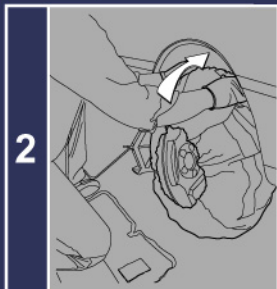

Emergency *Tire Tote*TM

Quick and easy to put on...

Unzip pouch & place in front of tire. Jack-up car

Slip Tire Tote over flat tire

Affix hook-&-loop tightly

Tire is ready to be removed
& placed in trunk

MD