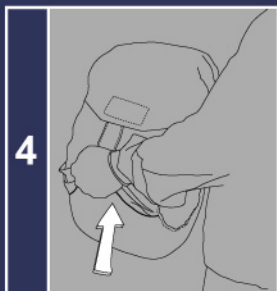

Emergency *Tire Tote*TM

Quick and easy to put on...

Unzip pouch & place in front of tire. Jack-up car

Slip Tire Tote over flat tire

Affix hook-&-loop tightly

Tire is ready to be removed
& placed in trunk

MD