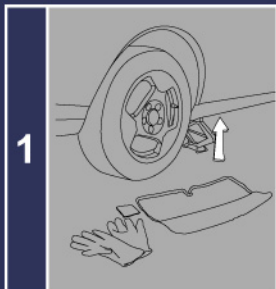

Emergency *Tire Tote*TM

Quick and easy to put on...

Unzip pouch & place in front of tire. Jack-up car

Slip Tire Tote over flat tire

Affix hook-&-loop tightly

Tire is ready to be removed
& placed in trunk

MD